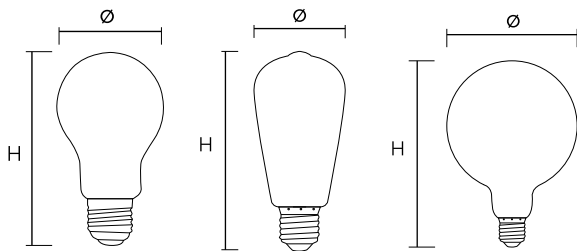

# LED Porcelain Soft White GLS/Squirrel Cage/Globe

- Blends style with performance, decorative aesthetics with practical illumination
- Versatile applications, ideal for both modern and vintage-inspired interiors
- Elegant soft white coating – diffuses light evenly for a gentle, warm glow
- Enhanced ambience, perfect for creating a cosy and inviting atmosphere
- Available in multiple iconic styles, GLS, Squirrel Cage, and Globe designs
- Perfect for open fixtures, a beautiful lamp even when switched off
- Edison Screw (ES) cap, for easy, universal fitting

3 Year Silver Warranty				
Code	Lamp Type	Temp	Lm	ØxH (mm)
Dimmable				
61046	7.2W Porcelain Soft White GLS	2700K	640	60x108
61047	7.2W Porcelain Soft White Squirrel Cage			64x140
61048	7.2W Porcelain Soft White Globe			95x140
61049	7.2W Porcelain Soft White Large Globe			125x178